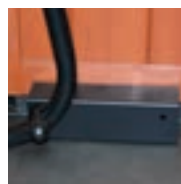

UNDERSTYLE
BRACKET SYSTEM
SOLD SEPARATELY