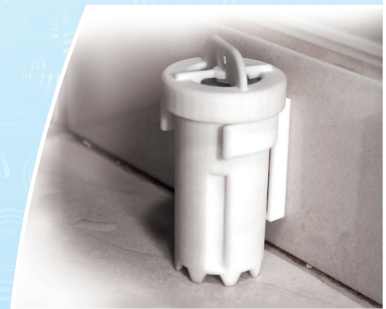

You need  **FLOOD ALERT**

-  Sounds alarm when water reaches the desired level or if surface water detected.
-  When filling baths, tubs, pools, spas etc, simply use the cord supplied to suspend the unit with its base at the desired warning level.
-  Unit can also be installed at floor level using the mounting bracket supplied to detect encroaching surface water.
-  Water Resistant Housing.
-  Uses 1 x replaceable A23 Dry Cell Battery (Battery NOT included).