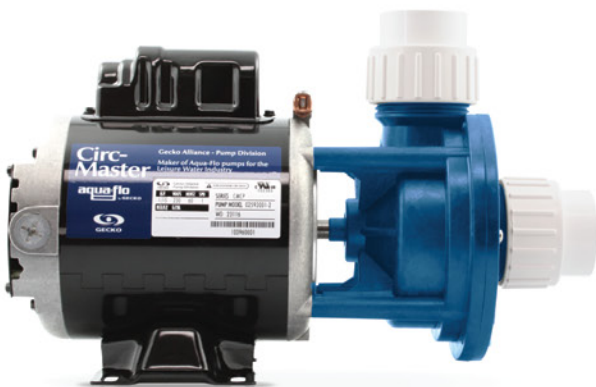

# PIMP YOUR SPA

More power, less energy

**Circ-Master™**

24-hour recirculation pump

High performance

High GPM

High value

**GECKO®**

[www.geckoalliance.com](http://www.geckoalliance.com)

**aqua-flo**  
by Gecko

Creating products. Building relationships.

Circ-Master™

Gecko's Circ-Master pump takes 24-hour filtration to a new level. Higher GPM allows the Circ-Master to operate a high-flow heating system resulting in increased heating efficiency and up to four times the filtration. It is powerful, efficient and quiet.