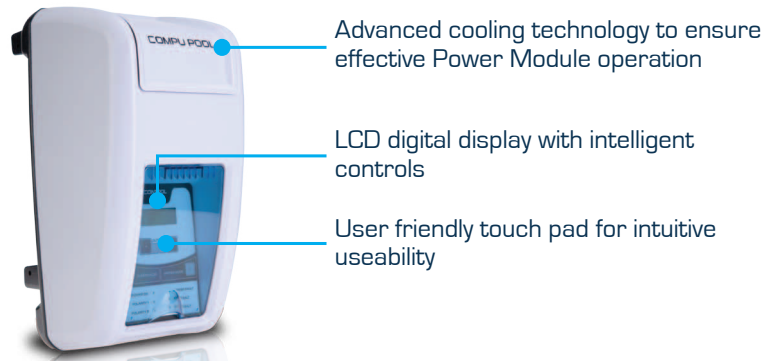

[www.compu pool.com.au](http://www.compu pool.com.au)

Designed and tested to perform in the toughest climates, the Compu Pool CPX salt water chlorinator offers superior levels of control, style and convenience. The simple to use CPX is easily installed and is the perfect solution for any new pool or retrofitting application.

# The CPX Series DIFFERENCE

- Optimal salt level 3500 PPM, salt level can fluctuate over a wide range with self regulating technology
- Superior cell cable connection that is waterproof and positively locks to the Power Module
- User friendly LCD digital display and LED indicator lights
- Touch pad interface for total convenience and control
- Built-in flow detector that de-activates the unit in the event no flow is detected
- Super Chlor and Winter modes for effectively managing chlorine output
- Easy installation for new and existing pools
- UV stabilised power pack and cell for the toughest of climates and conditions
- Designed for reliability and durability for lasting performance
- Warranty: 2 year full on Power Pack and Cell

Advanced cooling technology to ensure effective Power Module operation

LCD digital display with intelligent controls

User friendly touch pad for intuitive useability

3 port smart design for multiple installation positions